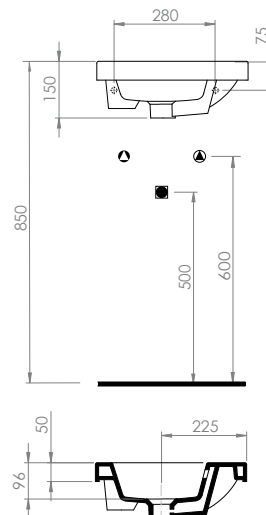

SERIE 35

SERIE 35 35X40Xh5

- 3504011
- 3504011MW
- 3504011GB
- 3504011MB