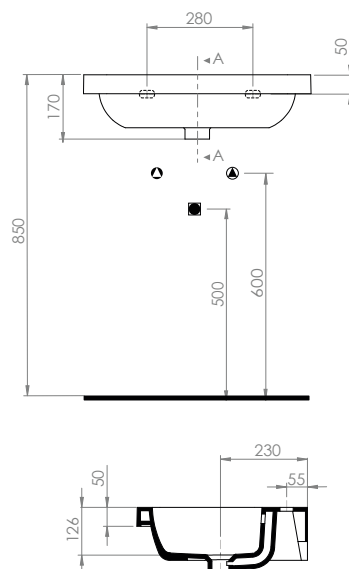

ELECTRA

ELECTRA 45X60Xh5

EL01011

EL01011MW

EL01011GB

EL01011MB