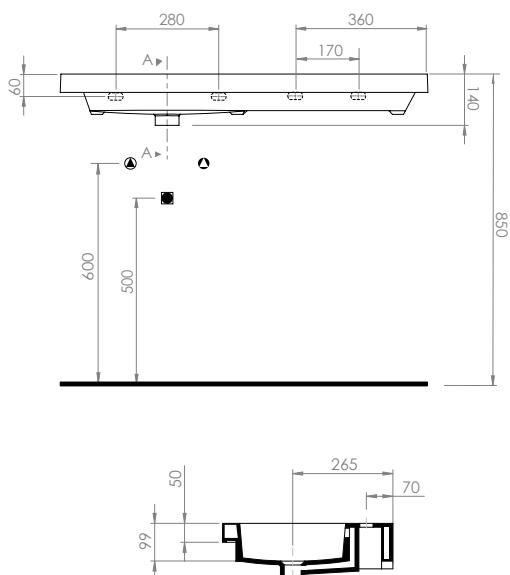

CONDAL 45X100Xh5

- CO04011
- CO04011MW
- CO04011GB
- CO04011MB