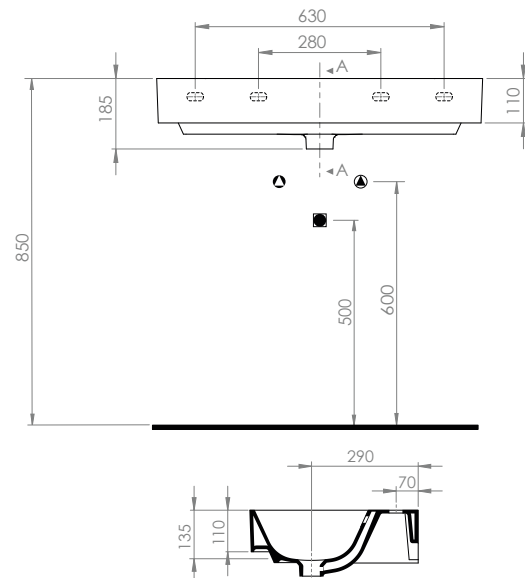

VELCA 45X100Xh11

- VEL03011
- VEL03011MW
- VEL03011GB
- VEL03011MB