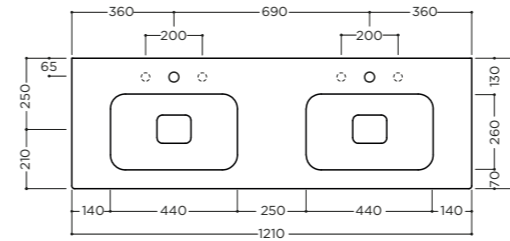

THESAN 141x46x2cm

Consolle doppio bacino installazione su mobile o sospesa con troppopieno, copripiletta in ceramica incluso. Un foro rubinetteria* (vedi pag.208)

On furniture installation or wall hung console with double basin and overflow, waste ceramic cover included. One tap hole* (see pg.208)

40 kg

package dim. 143x49x22,6 cm - weight 42 kg
pcs per pallet n. 10

LAVABO/WASHBASIN

CODICE/CODE

PREZZO /PRICE €

TH04011

COLORI LUCIDI GLOSSY COLORS		COLORI OPACHI MATT COLORS											
007	077	078	079	048	080	081	082	083	037	006	063	062	036
630,00		819,00											
		882,00											

PILETTE/DRAIN

piletta pop-up Ø 45mm cromo
pop-up drain plug Ø 45mm chrome
Kg 0,5

CP06011

31,00