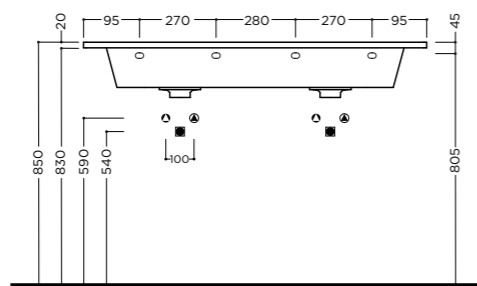

On furniture installation or wall hung console with double basin and overflow, waste ceramic cover included. One tap hole* (see pg.208)

34 kg

package dim. 122x48,8x22,6 cm - weight 36 kg
pcs per pallet n. 8