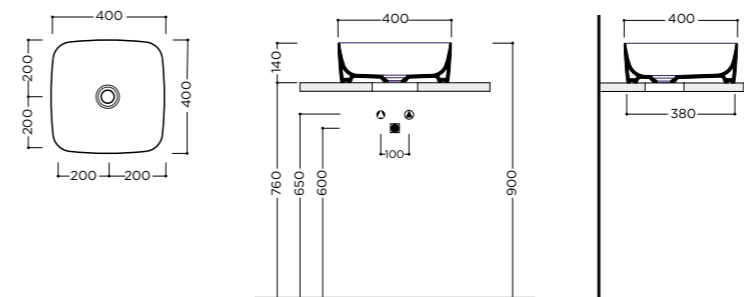

LAVABO/WASHBASIN

CODICE/Code

PREZZO /PRICE €

PILETTE/DRAIN

piletta scarico libero tappo in ceramica
freeflowing drain plug with ceramic tap
Kg 0,5

piletta pop-up Ø 45mm cromo
pop-up drain plug Ø 45mm chrome
Kg 0,5

FN01011

CP05011

CP06011

	bianco white	cera wax	platino platinum	basalto basalt	rosa rose	ocra ochre	bordeaux bordeaux	laguna lagoon	kerry kerry	nero black
COLORI LUCIDI GLOSSY COLORS	007	077	078	079	048	080	081	082	083	037
	280,00		364,00							
COLORI OPACHI MATT COLORS										
			006	063	062	036				
			392,00							

LUCIDO/OPACO
GLOSSY/MATT

80,00

31,00