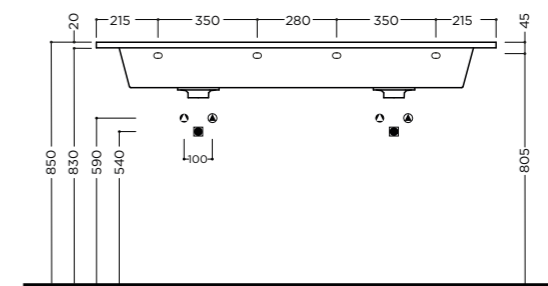

THESAN 141x46x2cm

Consolle doppio bacino installazione su mobile o sospesa con troppopieno, copripiletta in ceramica incluso. Un foro rubinetteria* (vedi pag.208)

On furniture installation or wall hung console with double basin and overflow, waste ceramic cover included. One tap hole* (see pg.208)

40 kg

package dim. 143x49x22,6 cm - weight 42 kg
pcs per pallet n. 10